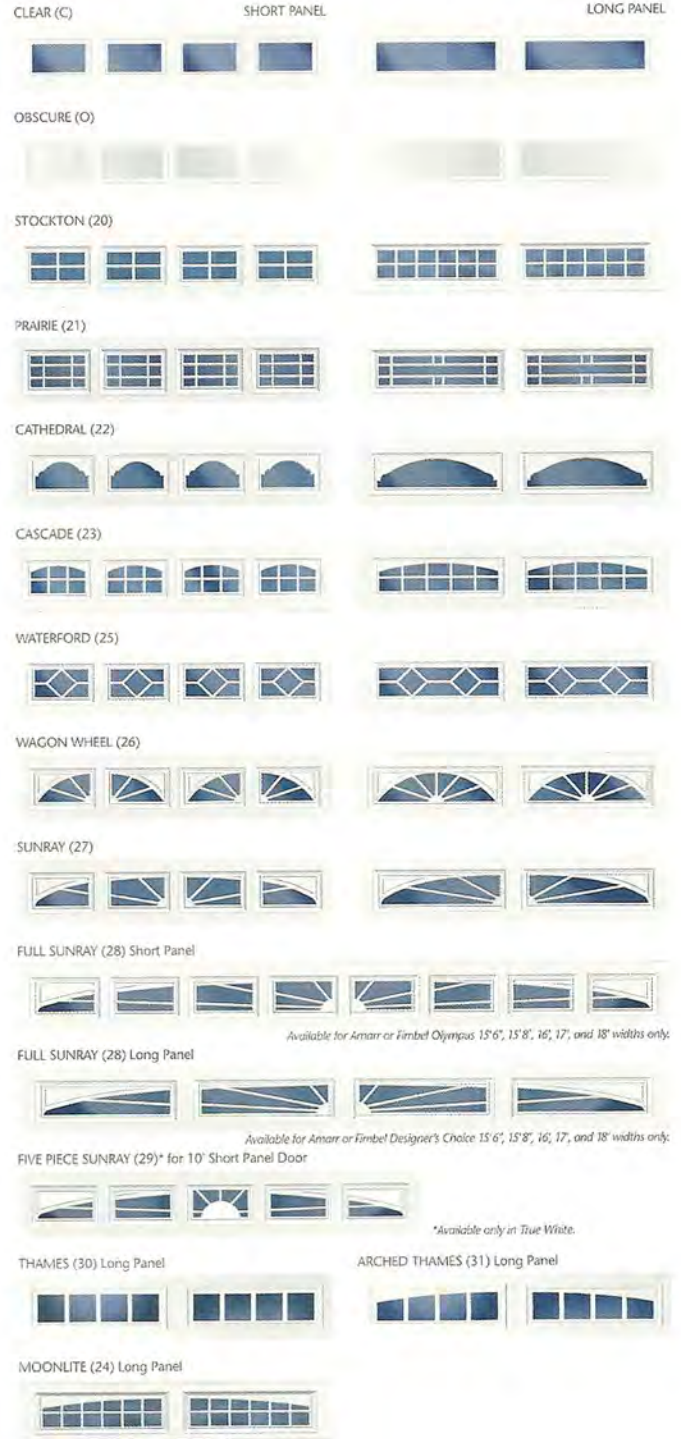

### 1000 Single-Layer: Steel

Heavy-Duty Exterior Steel  
Durable, Reliable, Low Maintenance

## DECRA TRIM WINDOW INSERTS

Available with Clear or Obscure Glass.

Short Panel DecraTrim inserts available for Heritage, Stratford, Lincoln and Fimbel Olympus, collections.

Long Panel DecraTrim inserts available for Heritage, Stratford, Lincoln, Oak Summit, Hillcrest and Fimbel Designer's Choice collections.